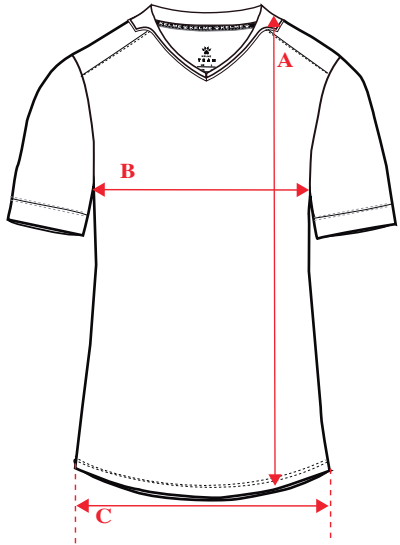

SET BEBE CLUBS

SIZE SPECIFICATIONS

SIZES	0	1	2	3	4
A LENGTH-LARGO	34	37	40	43	46
B CHEST-PECHO	30	32	34	36	38
C BOTTOM-BAJO	28	30	32	34	36

SIZE SPECIFICATIONS

SIZES	0	1	2	3	4
A LENGTH-LARGO	22	24	26	28	30
B 1/2 HIP-CADERA	30	32	34	36	38
C WAIST-CINTURA	22	23	24	25	26