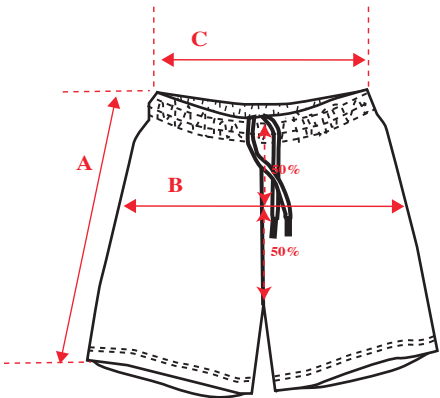

SET BEBE CLUBS

SIZE SPECIFICATIONS

SIZES	0	1	2	3	4
A LENGTH-LARGO	34	37	40	43	46
B CHEST-PECHO	30	32	34	36	38
C BOTTOM-BAJO	28	30	32	34	36

SIZE SPECIFICATIONS

SIZES	0	1	2	3	4
A LENGTH-LARGO	22	24	26	28	30
B 1/2 HIP-CADERA	30	32	34	36	38
C WAIST-CINTURA	22	23	24	25	26